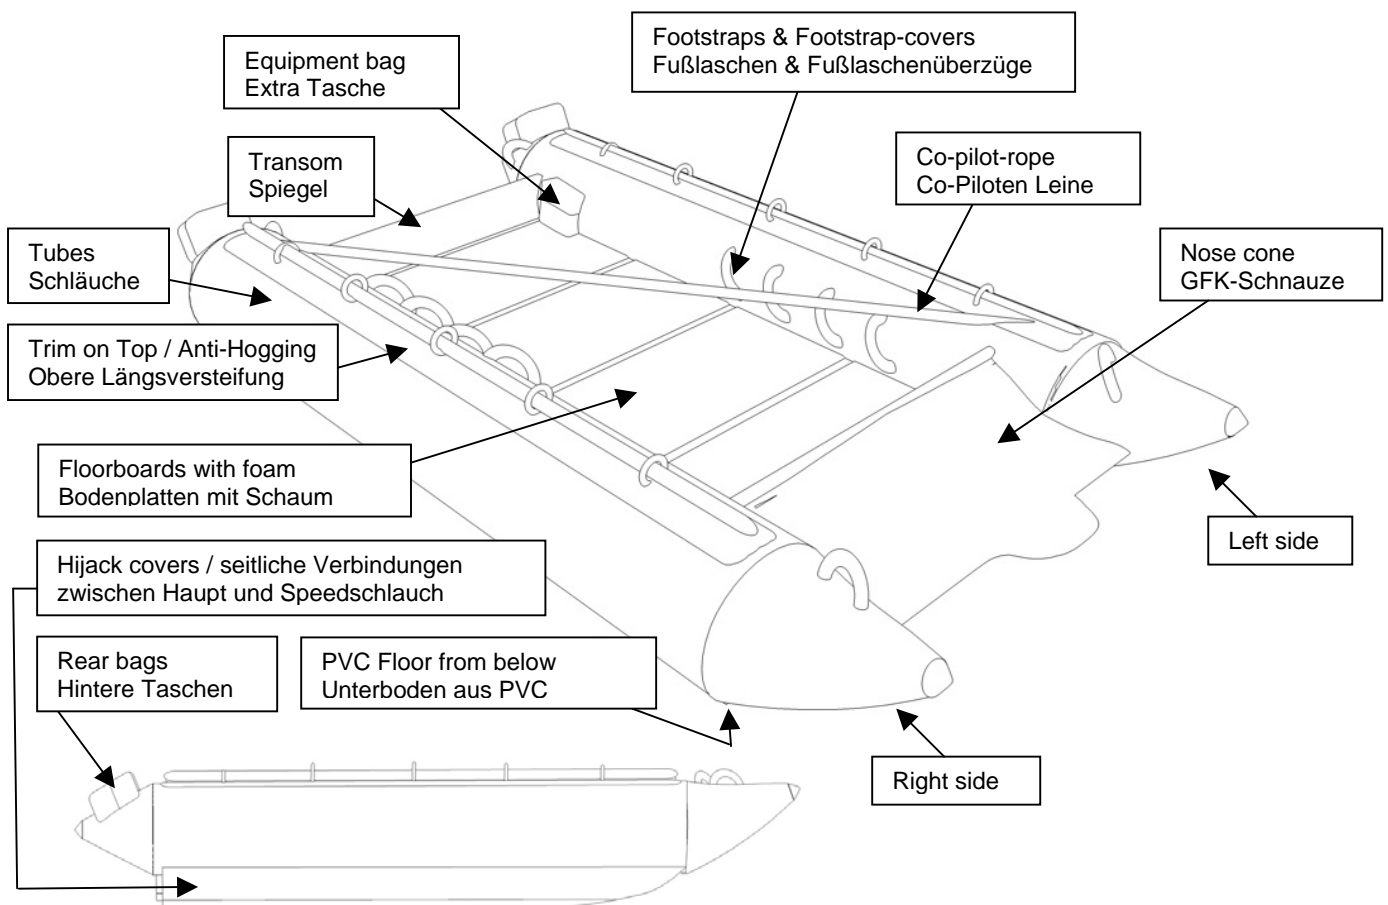

ORDER FOR *Gemini* ZX-11 BOATS

Available Colors: ■ Red ■ Blue White ■ Yellow ■ Black ■ Grey

Boot für _____ (Pilot sitzt: Rechts Links)

Color \ Part	Red	Blue	White	Yellow	Black	Grey
Tubes						
Trim on Top						
Hijack covers						
Rear bags	in Trim Farbe	in Trim Farbe	in Trim Farbe	in Trim Farbe	in Trim Farbe	in Trim Farbe
Extra bag	-	-	-	-	-	-
Paddle bag						
Start No. pocket	in Tube Farbe	in Tube Farbe	in Tube Farbe	in Tube Farbe	in Tube Farbe	in Tube Farbe
Footstraps						
Nose Cone	-----	-----	white	-----	-	-----
Floor from below	in Tube Farbe	in Tube Farbe	in Tube Farbe	in Tube Farbe	in Tube Farbe	in Tube Farbe
Floorboards	-----	-----		-----		-----
Foam	-----	-----	-----	-----		-----

Specifications

- | | | |
|--|--|---|
| <input type="checkbox"/> Footstraps fixed | pilot sits <input type="checkbox"/> left <input type="checkbox"/> right | <input type="checkbox"/> Footstraps not fixed |
| <input type="checkbox"/> Floorboards with foam | | <input type="checkbox"/> Floorboards without foam |
| <input type="checkbox"/> Paddle bags fixed | on <input type="checkbox"/> left <input type="checkbox"/> right | <input type="checkbox"/> Paddle bags not fixed |
| <input type="checkbox"/> Extra bag fixed | on <input type="checkbox"/> left <input type="checkbox"/> right | <input type="checkbox"/> Extra bag not fixed |
| <input type="checkbox"/> Co-pilot rope fixed | co-pilot sits <input type="checkbox"/> left <input type="checkbox"/> right | <input type="checkbox"/> Co-pilot rope not fixed |
-